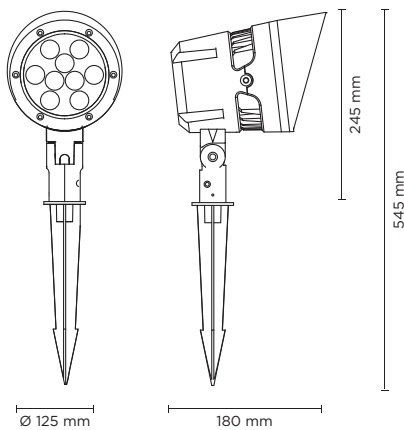

106003

SKY MEDIUM

Projector for outdoor installation on a façade/wall. Phospho-chromatised and polyester powder coated die-cast copper-free aluminium body, base and anti-glare visor, tempered safety glass, moulded silicone gasket and stainless steel screws. Built-in LED driver 220-240V 50-60Hz, with 9 CREE XP-E LED. IP66 rating.

106004

SKY MEDIUM SPIKE

light source	light beam options	lumen output (lm)	lumin. efficacy (lm/w)
3000°K warm-white			
high-power led	M 30°	1.000	90.91

Finish color options:

■ Textured Grey
RAL 9006

Technical features

Technical data

Wattage	11 WATT
IP Rating	IP66
IK Rating	IK08
Material	High corrosion resistance die-cast copper-free aluminum body
Coating	Polyester powder coating with phosphochromating pre-finish
Light source	NR. 9 CREE "XP-E" LED
Screws	Stainless steel
Transformer	Electronic power supply 220/240V 50/60Hz built-in
Gasket	Silicone rubber
Glass	Tempered
Anti-glare	Visor
Power cable	1 mt. neoprene power cable included
Gross weight	2,20 Kg