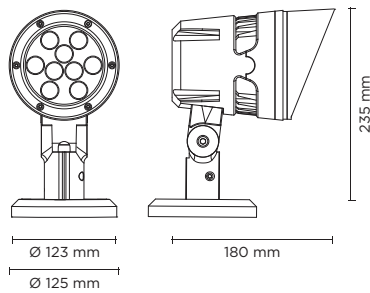

106003

SKY MEDIUM

Projector for outdoor installation on a façade/wall. Phospho-chromatised and polyester powder coated die-cast copper-free aluminium body, base and anti-glare visor, tempered safety glass, moulded silicone gasket and stainless steel screws. Built-in LED driver 220-240V 50-60Hz, with 9 CREE XP-E LED. IP66 rating.

106004

SKY MEDIUM SPIKE

light source	light beam options	lumen output (lm)	lumin. efficacy (lm/w)
3000°K warm-white			
high-power led	M 30°	1.000	90.91

Finish color options:

■ Textured Grey
RAL 9006

Technical features

Technical data

Wattage	11 WATT
IP Rating	IP66
IK Rating	IK08
Material	High corrosion resistance die-cast copper-free aluminum body
Coating	Polyester powder coating with phosphochromating pre-finish
Light source	NR. 9 CREE "XP-E" LED
Screws	Stainless steel
Transformer	Electronic power supply 220/240V 50/60Hz built-in
Gasket	Silicone rubber
Glass	Tempered
Anti-glare	Visor
Power cable	1 mt. neoprene power cable included
Gross weight	2,20 Kg